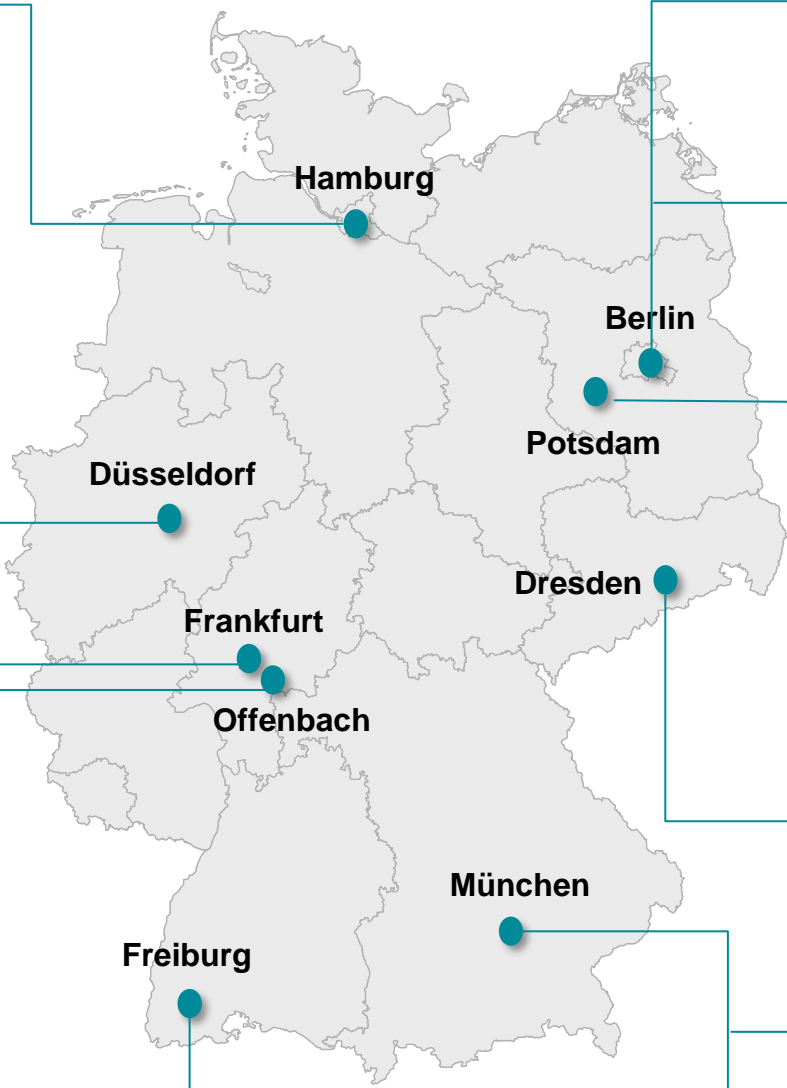

HOTELS GERMANY OPEN (2023)

Holiday Inn

316 Zimmer

**Holiday Inn Hamburg
Berliner Tor**

Holiday Inn Express

455 Zimmer

**Holiday Inn Express
Düsseldorf Hauptbahnhof**

Holiday Inn

288 Zimmer

**Holiday Inn Frankfurt
Airport**

Hampton by Hilton

196 Zimmer

**Hampton by Hilton Frankfurt
Airport**

Hampton by Hilton

182 Zimmer

**Hampton by Hilton Frankfurt
City Center East**

Holiday Inn Express

170 Zimmer

**Holiday Inn Express
Offenbach**

Hampton by Hilton

175 Zimmer

**Hampton by Hilton
Freiburg**

Hampton by Hilton

344 Zimmer

**Hampton by Hilton
Berlin City Center Alexanderplatz**

June Six HOTEL

84 Zimmer

**June Six Hotel
Berlin City West**

Holiday Inn Express & Suites

198 Zimmer

**Holiday Inn Express & Suites
Potsdam**

Super 8 BY WYNDHAM

176 Zimmer

**Super 8 by Wyndham
Dresden**

Holiday Inn

117 Zimmer

**Holiday Inn
Munich City East**

Holiday Inn Express

189 Zimmer

**Holiday Inn Express
Munich City East**

Holiday Inn Express

270 Zimmer

**Holiday Inn Express
Munich North**

Hampton by Hilton

258 Zimmer

**Hampton by Hilton
Munich North**

PRIMESTAR
— GROUP —