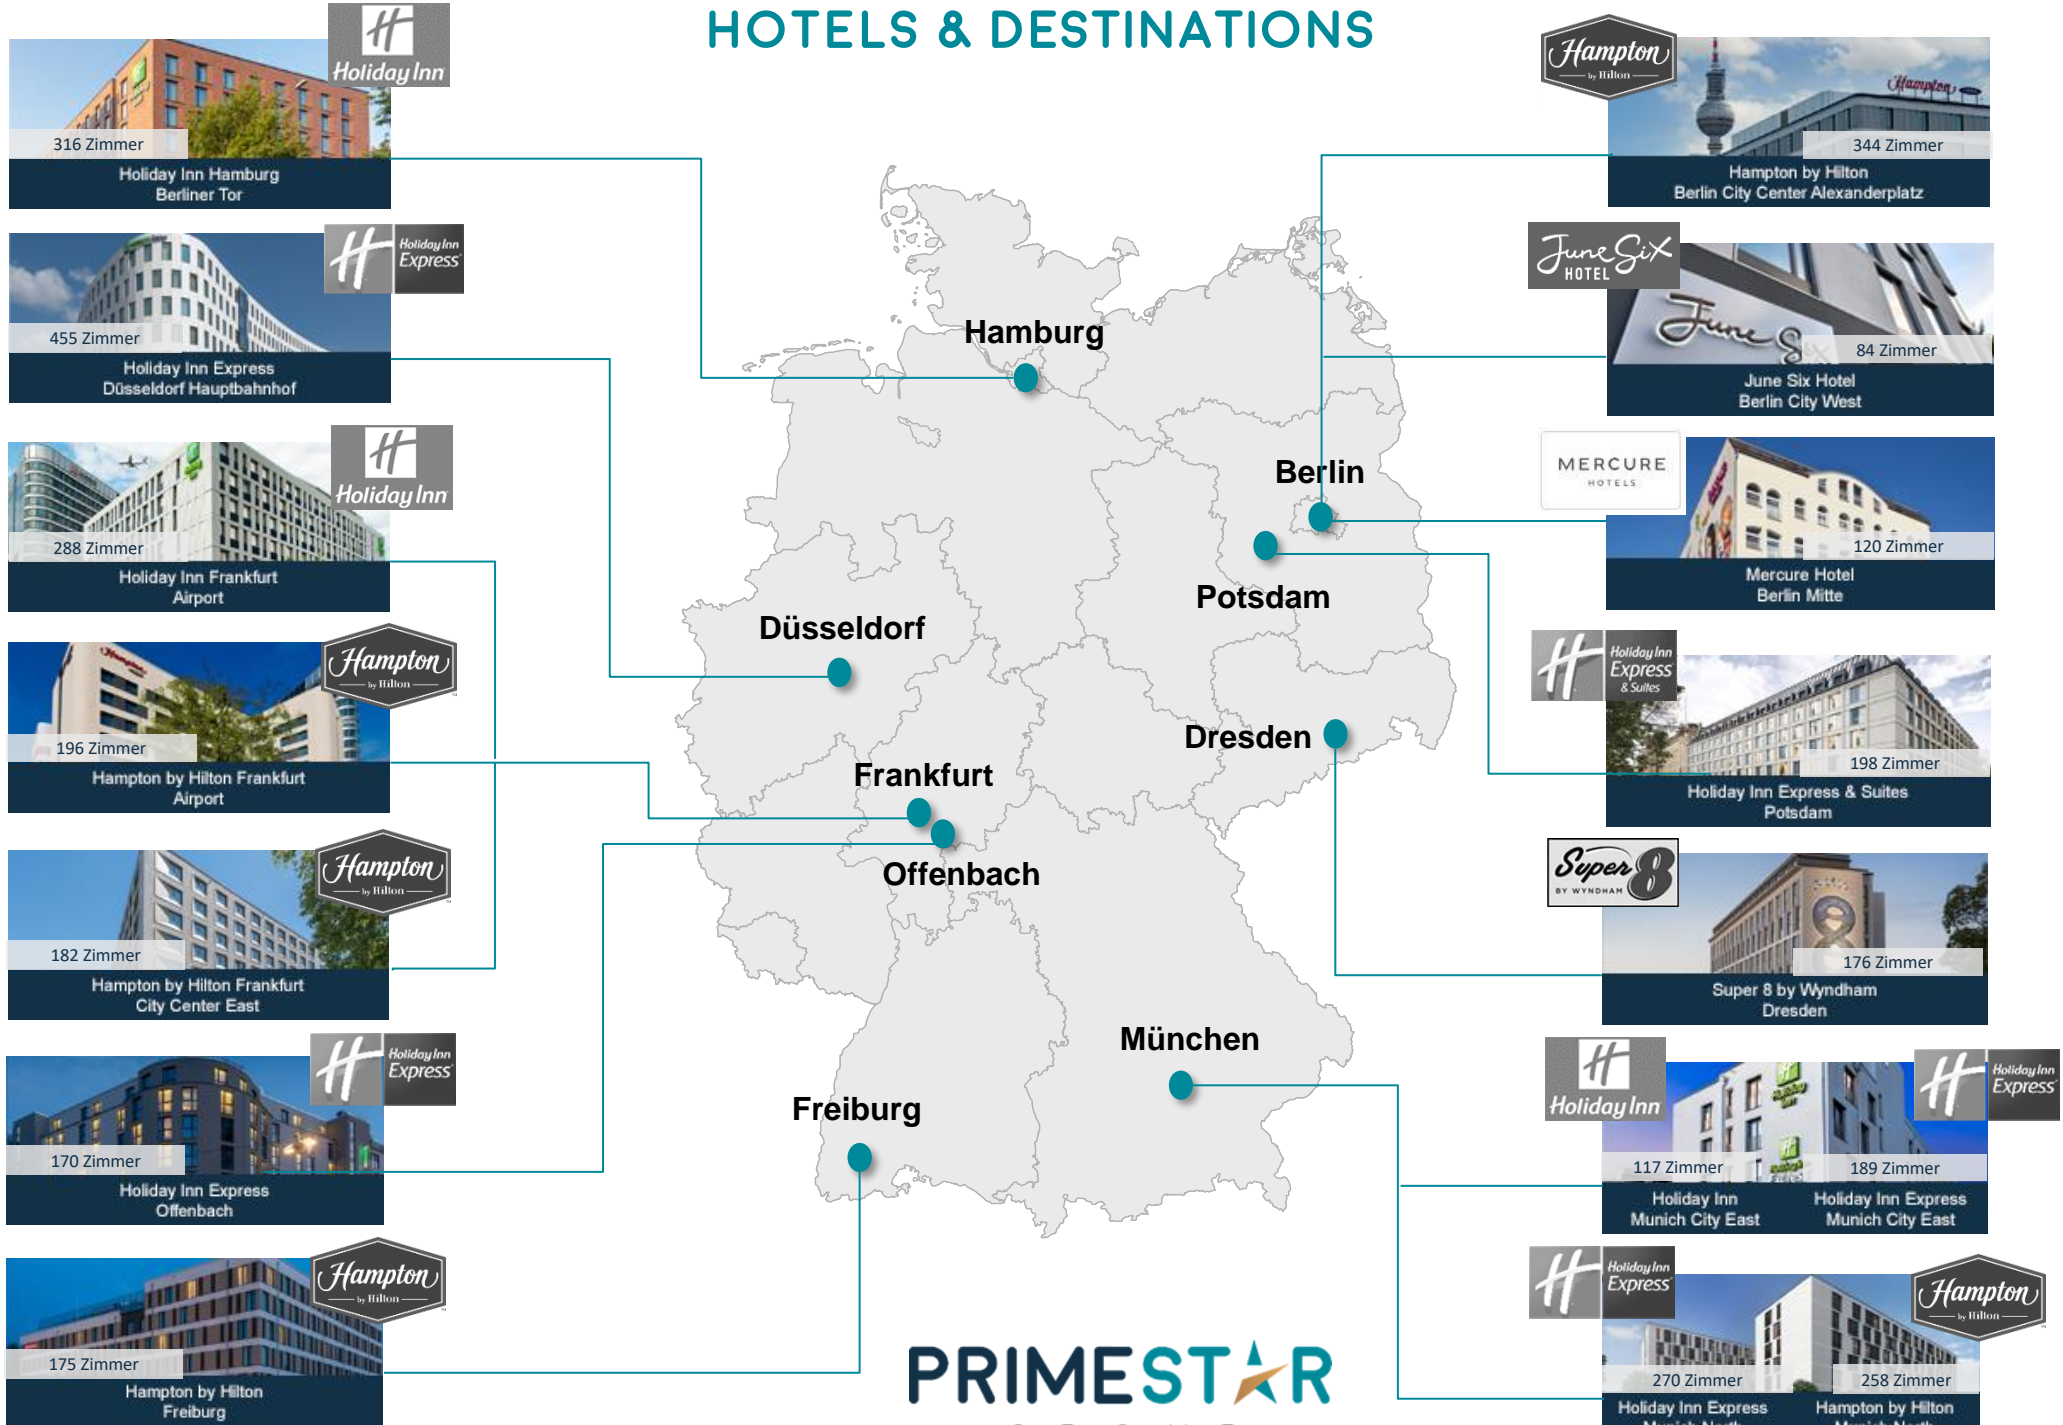

HOTELS & DESTINATIONS